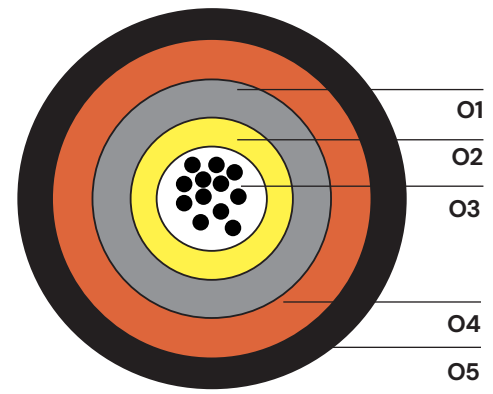

Cable Construction

O1 Inner Jacket
O2 Aramid Yarns
O3 250µm Fiber Optics
O4 Strength Members
O5 LSZH Outer Jacket

Ordering Information

Product Description	Part Number
Connectix UFO 2-fiber Singlemode G.657.B3 External Midspan Cable	UFO-003-050-02
Connectix UFO 4-fiber Singlemode G.657.B3 External Midspan Cable	UFO-003-050-04
Connectix UFO 8-fiber Singlemode G.657.B3 External Midspan Cable	UFO-003-050-08
Connectix UFO 12-fiber Singlemode G.657.B3 External Midspan Cable	UFO-003-050-12
Connectix UFO 24-fiber Singlemode G.657.B3 External Midspan Cable	UFO-003-050-24